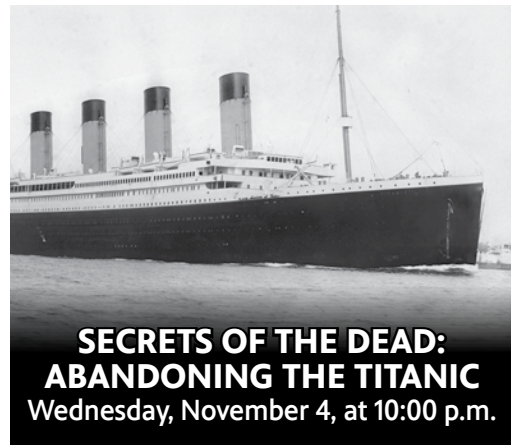

JOHNNY CASH

A NIGHT TO REMEMBER

**Saturday, November 28,
at 9:30 p.m.**

ROADKILL ON MASTERPIECE
Premieres Sunday, November 1,
at 9:00 p.m.

**THE WONDERFUL WORLD
OF BABY ANIMALS**
Monday, November 2, at 9:00 p.m.

**SECRETS OF THE DEAD:
ABANDONING THE TITANIC**
Wednesday, November 4, at 10:00 p.m.

**SILENT SOLDIER
AND THE PORTRAIT**
Monday, November 9, at 10:00 p.m.

**GENERATION NATION: A PBS
AMERICAN PORTRAIT STORY**
Thursday, November 19, at 10:30 p.m.