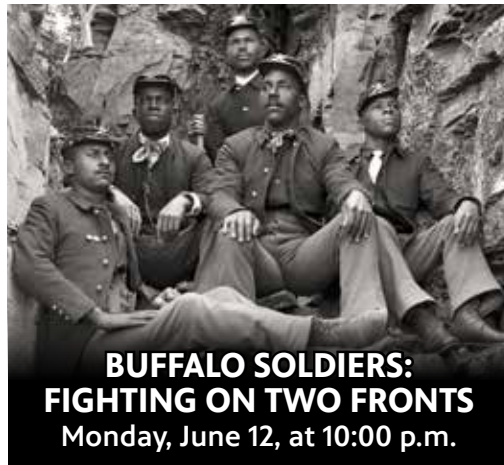

**THE GREAT
AMERICAN
RECIPE**

Season 2

Monday nights at 9:00 p.m., starting June 19

**CAROLE KING: HOME AGAIN –
LIVE IN CENTRAL PARK**
Sunday, June 4, at 7:30 p.m.

**BUFFALO SOLDIERS:
FIGHTING ON TWO FRONTS**
Monday, June 12, at 10:00 p.m.