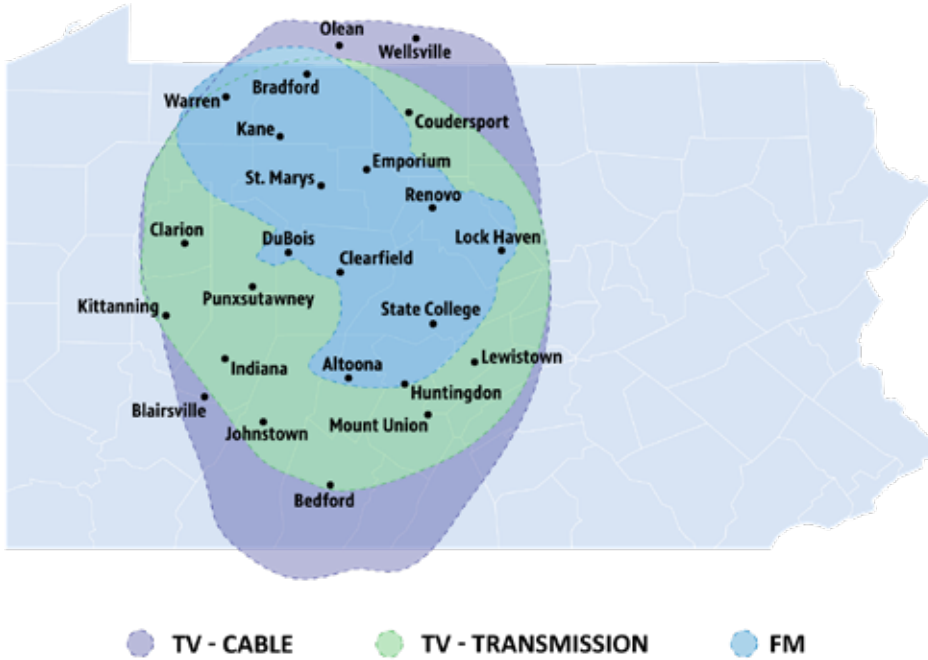

WPSU creates community stories to share on television, radio, and online that bring a slice of life from central Pennsylvania to your family room, computer, and personal devices.

WPSU-TV AND WPSU-FM COVERAGE MAP

WPSU invited community and Penn State groups to participate in Eventapalooza, a family event held at WPSU Studios in October 2022.