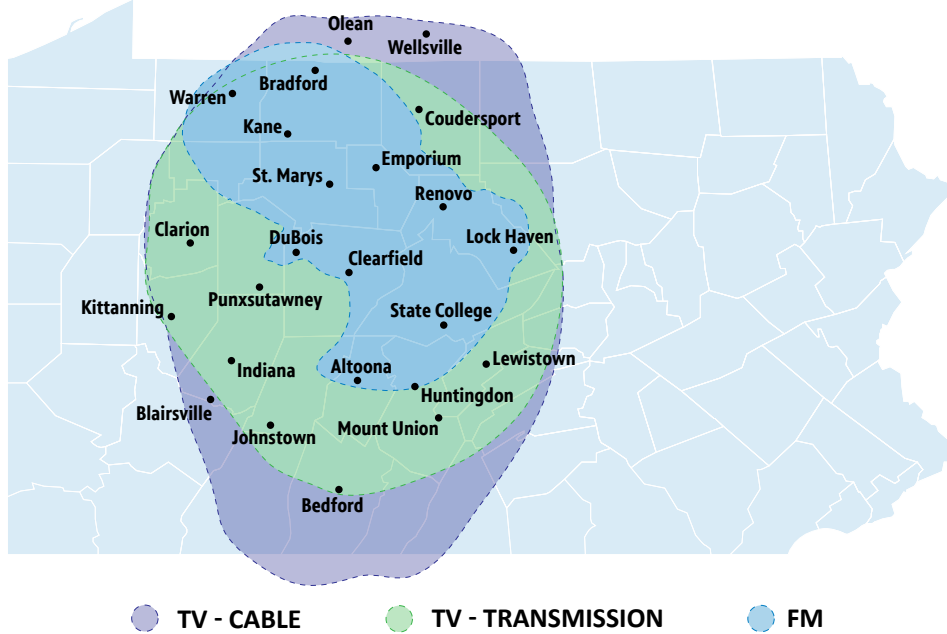

WPSU creates community stories to share on television, radio, and online that bring a slice of life from central Pennsylvania to your family room, computer, and personal devices.

WPSU-TV and WPSU-FM Coverage Map

WPSU invited community and Penn State groups to participate in Eventapalooza, a family and community focused event held at WPSU Studios in October 2023.