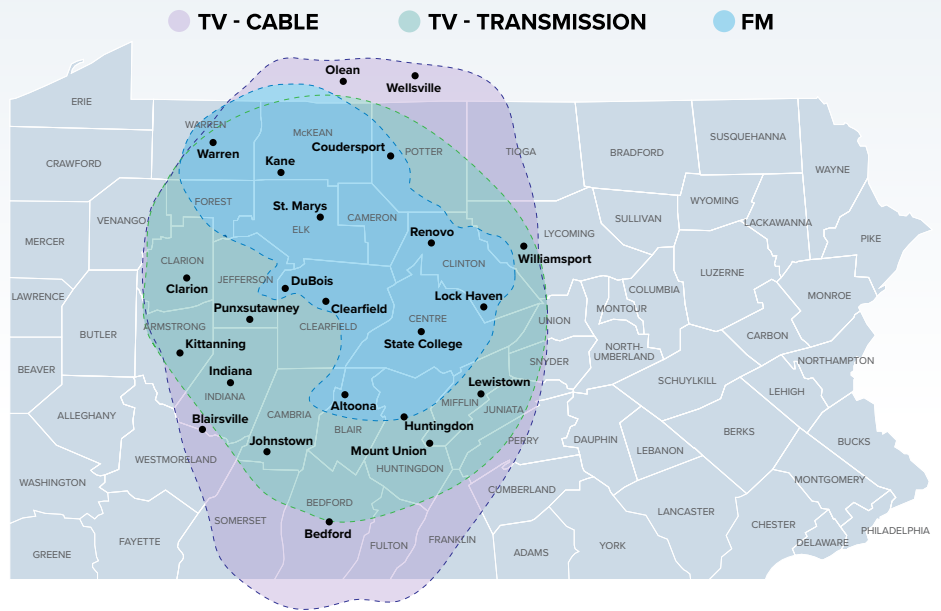

WPSU-FM and WPSU-TV Coverage Map